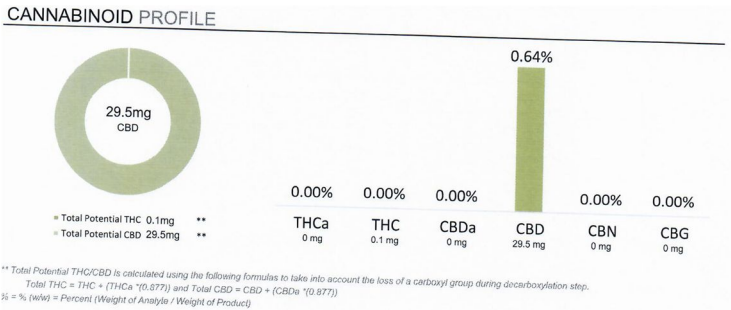

## CERTIFICATE OF ANALYSIS

**Product Description:** Hemp CBD Hard Candy Watermelon – 25mg

<b>Invoice Number:</b> 1481	<b>Lot Number:</b> ISO-01219-B2
<b>Product Code:</b> HCW	<b>Date of Manufacture:</b> 1/29/19

<b>ANALYSIS METHOD:</b> HPLC	<b>DATE OF ANALYSIS:</b> 2/1/19	<b>DATE OF EXPIRATION:</b> 1/29/20
------------------------------	---------------------------------	------------------------------------

Product Attributes	Acceptance Criteria	Test Results
<b>Appearance</b>	Light Red / Pink Hard Candy	Light Red / Pink Hard Candy
<b>Cannabinoid Content</b>	25mg CBD per candy <1.56mg THC (<.03%) per candy	29.5mg CBD per candy 0.00g THC (0.00%) per candy